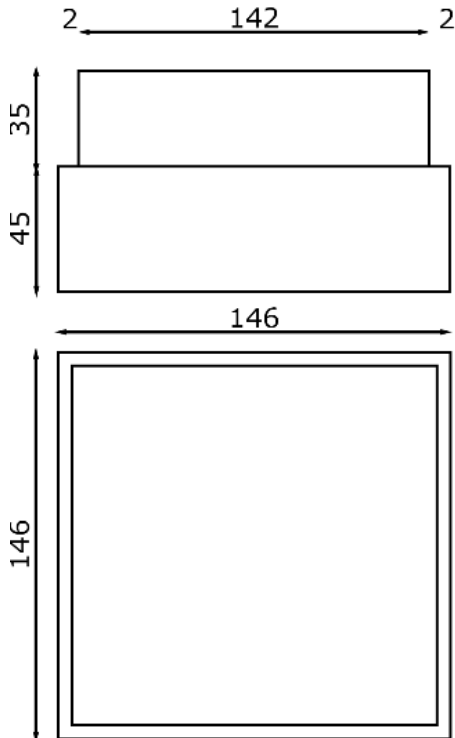

Dimensions/article numbers

NATURE

Small

RUSTIC

- 521008 **08** Crystal
- 521008 **11** Granite Grey
- 521008 **10** Basalt
- 521008 **12** Porphyr Red
- 521008 **19** Sand Beige

light color:

- -2700K warm white or
- -6500K daylight white

- 521008 **07** Blue
- 521008 **03** Amber

BUSH HAMMERED

- 531008 **08** Crystal
- 531008 **11** Granite Grey
- 531008 **10** Basalt
- 531008 **12** Porphyr Red
- 531008 **19** Sand Beige

light color:

- -2700K warm white or
- -6500K daylight white

- 531008 **07** Blue
- 531008 **03** Amber

Large

RUSTIKAL

- 521508 **08** Crystal
- 521508 **11** Granite Grey
- 521508 **10** Basalt
- 521508 **12** Porphyr Red
- 521508 **19** Sand Beige

light color:

- -2700K warm white or
- -6500K daylight white

- 521508 **07** Blue
- 521508 **03** Amber

GESTOCKT

- 531508 **08** Crystal
- 531508 **11** Granite Grey
- 531508 **10** Basalt
- 531508 **12** Porphyr Red
- 531508 **19** Sand Beige

light color:

- -2700K warm white or
- -6500K daylight white

- 531508 **07** Blue
- 531508 **03** Amber

All measurements in **mm**