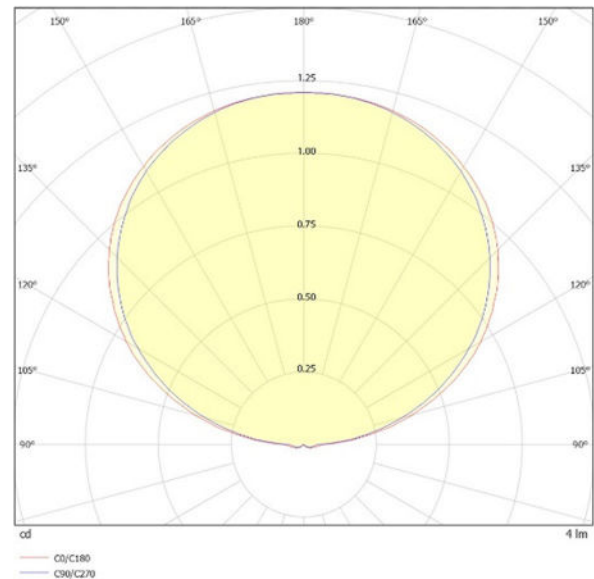

Technical details

NATURE

Size W x L x H (cm/inch)	Nominal dimensions W x L x H (mm/inch)
small 10x10x8cm 4x 4 x3 1/8 inch	97 ± 2 × 97 ± 2 × 80 ± 3 3 7/8 ± 1/16 × 3 7/8 ± 1/16 × 3 5/32 ± 1/8
large 15x15x8cm 6x 6 x3 1/8 inch	146 ± 2 × 146 ± 3 × 80 ± 3 5 3/4 ± 1/16 × 5 3/4 ± 1/8 × 3 5/32 ± 1/8

Daylight white 6,500° K
Warm white 2,700°K
Deviations due to stone color/coating

Light flux

4.5lm - 5.5lm
Deviations due to color, surface, etc.

Operating voltage

9 - 15 V DC (direct current)

Load capacity

light color:

- 2700K warm white or
- 6500K daylight white

- 531508 **07** Blue
- 531508 **03** Amber

All measurements in **mm**

Photometry

NATURE

NATURE small 10 x 10 x 8cm
Light Flux: 6lm

NATURE large 15 x 15 x 8cm
Light Flux: 4lm

Light spectrum **2700K**

Light spectrum **6500K**