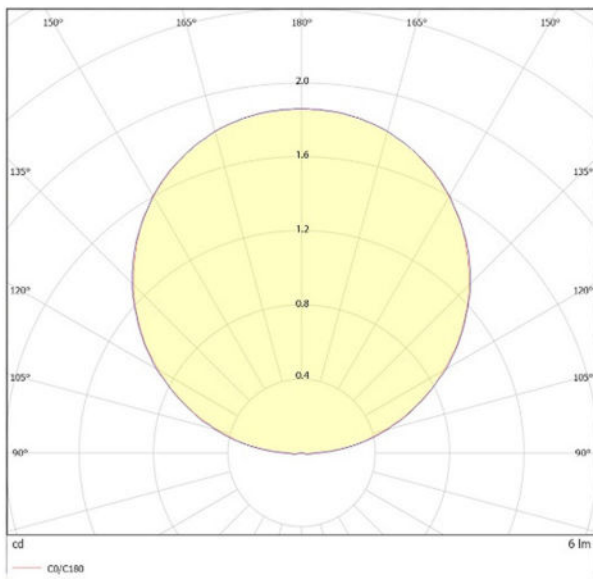

Technical details

NATURE

Size W x L x H (cm/inch)	Nominal dimensions W x L x H (mm/inch)
small 10x10x8cm 4x 4 x3 1/8 inch	97 ± 2 × 97 ± 2 × 80 ± 3 3 7/8 ± 1/16 × 3 7/8 ± 1/16 × 3 5/32 ± 1/8
large 15x15x8cm 6x 6 x3 1/8 inch	146 ± 2 × 146 ± 3 × 80 ± 3 5 3/4 ± 1/16 × 5 3/4 ± 1/8 × 3 5/32 ± 1/8

Daylight white 6,500° K
Warm white 2,700°K
Deviations due to stone color/coating

Light flux

4.5lm - 5.5lm
Deviations due to color, surface, etc.

Operating voltage

9 - 15 V DC (direct current)

Load capacity

light color:

- 2700K warm white or
- 6500K daylight white

- 531508 **07** Blue
- 531508 **03** Amber

All measurements in **mm**

Photometry

NATURE

NATURE small 10 x 10 x 8cm
Light Flux: 6lm

NATURE large 15 x 15 x 8cm
Light Flux: 4lm

Light spectrum **2700K**

Light spectrum **6500K**