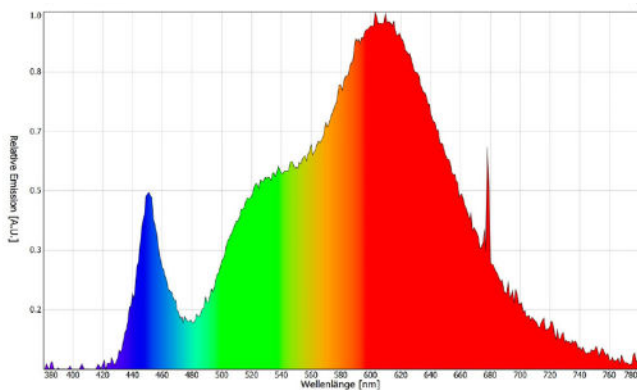

Daylight white 6,500° K
Warm white 2,700°K
Deviations due to stone color/coating

Light flux

4.5lm - 5.5lm
Deviations due to color, surface, etc.

Operating voltage

9 - 15 V DC (direct current)

Load capacity

light color:

- 2700K warm white or
- 6500K daylight white

- 521508 **07** Blue
- 521508 **03** Amber

GESTOCKT

- 531508 **08** Crystal
- 531508 **11** Granite Grey
- 531508 **10** Basalt
- 531508 **12** Porphyr Red
- 531508 **19** Sand Beige

light color:

- 2700K warm white or
- 6500K daylight white

- 531508 **07** Blue
- 531508 **03** Amber

All measurements in **mm**

Photometry

NATURE

NATURE small 10 x 10 x 8cm
Light Flux: 6lm

NATURE large 15 x 15 x 8cm
Light Flux: 4lm

Light spectrum **2700K**

Light spectrum **6500K**