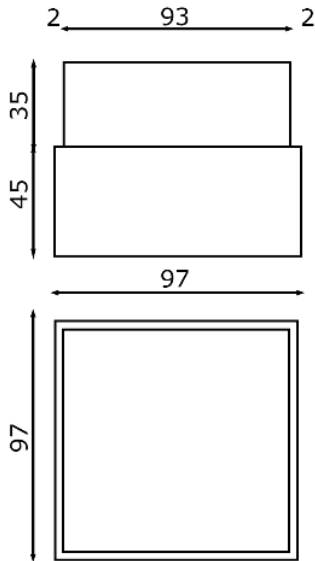

Dimensions/article numbers

NATURE

Small

RUSTIC

- 521008 **08** Crystal
- 521008 **11** Granite Grey
- 521008 **10** Basalt
- 521008 **12** Porphyr Red
- 521008 **19** Sand Beige

light color:

- -2700K warm white or
- -6500K daylight white

- 521008 **07** Blue
- 521008 **03** Amber

BUSH HAMMERED

- 531008 **08** Crystal
- 531008 **11** Granite Grey
- 531008 **10** Basalt
- 531008 **12** Porphyr Red
- 531008 **19** Sand Beige

light color:

- -2700K warm white or
- -6500K daylight white

- 531008 **07** Blue
- 531008 **03** Amber

Large

RUSTIKAL

- 521508 **08** Crystal
- 521508 **11** Granite Grey
- 521508 **10** Basalt
- 521508 **12** Porphyr Red
- 521508 **19** Sand Beige

light color:

- -2700K warm white or
- -6500K daylight white

- 521508 **07** Blue
- 521508 **03** Amber

GESTOCKT

- 531508 **08** Crystal
- 531508 **11** Granite Grey
- 531508 **10** Basalt
- 531508 **12** Porphyr Red
- 531508 **19** Sand Beige

light color:

- -2700K warm white or
- -6500K daylight white

- 531508 **07** Blue
- 531508 **03** Amber

All measurements in **mm**